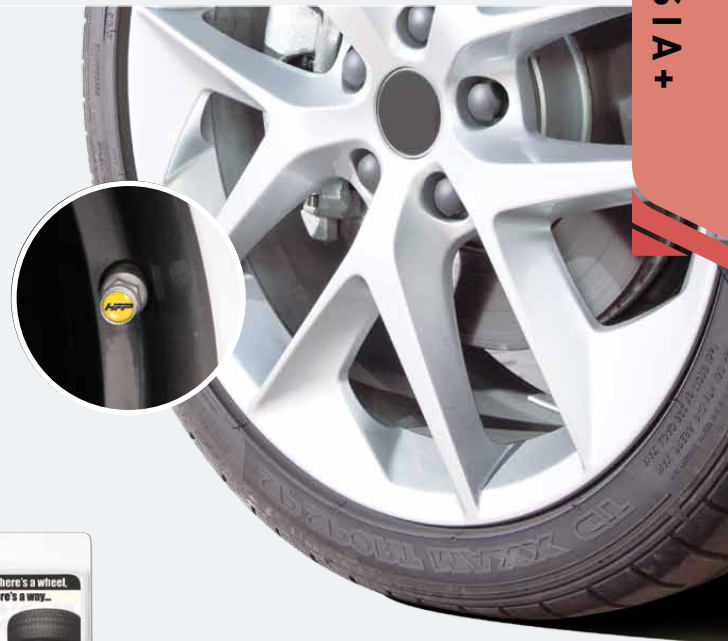

TIRE VALVE CAPS