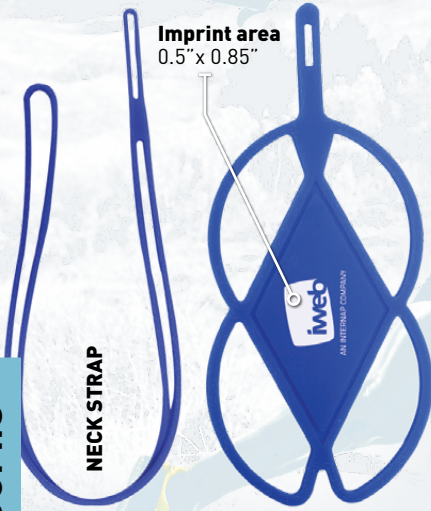

(a)	1000	5000	10,000	Add. color print	wt/1000	(g)	Set-up per color
	2.39	2.19	2.15	0.19	40 lbs		50.00

SMARTPHONE CARD HOLDER

SBC-1970
SMARTPHONE CARD HOLDER

Standard Size: 3.375" x 2.25"
Imprint area: 1" x 1.75"

Price includes: Stock shape card holder in your choice of color, printed with 1-color logo.

SILICONE COLLECTION

25-DAY
Production

(a)	250	500	1000	Add. Color	wt/250	(g)	Set-up/Color
	1.99	1.79	1.72	0.20	10 lbs		50.00

SILICONE COLLECTION

SILICONE LANYARDS

SIC-L2015
SILICONE MOBILE PHONE LANYARD

Lanyard size
4.37" x 1.81"

- Suitable for every mobiles & iPhones series
- Slide your finger to tether your phone to your hand
- Add silicone neck strap for more convenience & protection