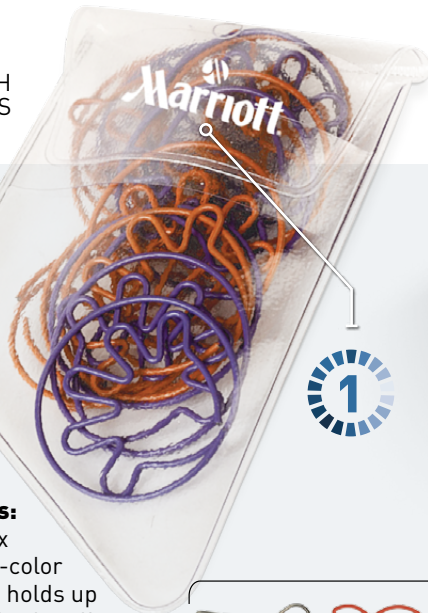

50

	(a)	50	100	250	500	1000	wt/50	(g)	Set-up
VPE-80 with plain EZY Clips	--		4.70	4.35	4.14	3.84	15 lbs		45.00
TBE-82 with plain EZY Clips		19.00	18.00	17.05	16.02	15.00	55 lbs		45.00

PROMO CLIP

CVP-80
CLEAR POUCH
WITH 15 CLIPS