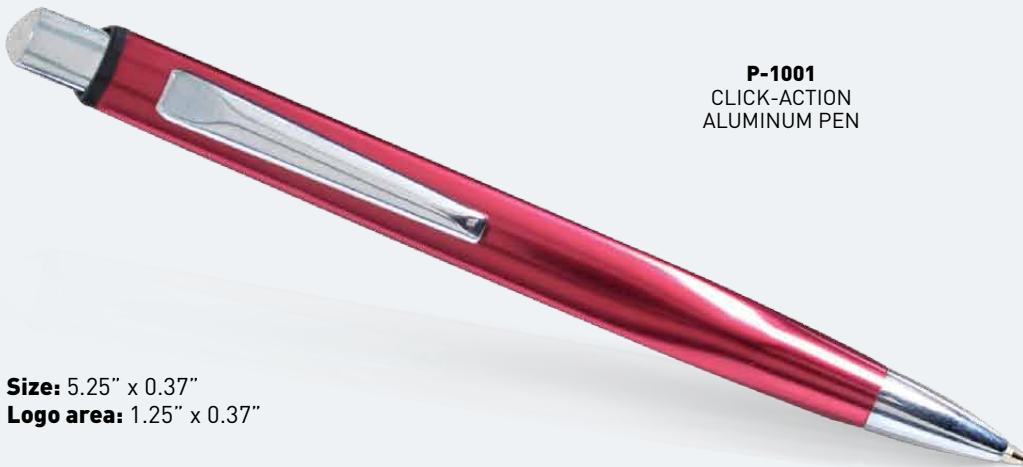

CLICK-ACTION

P-1001
CLICK-ACTION
ALUMINUM PEN

Size: 5.25" x 0.37"
Logo area: 1.25" x 0.37"

Price includes: Click-action aluminum pen with one color printed logo in one location. Comes with black ink.