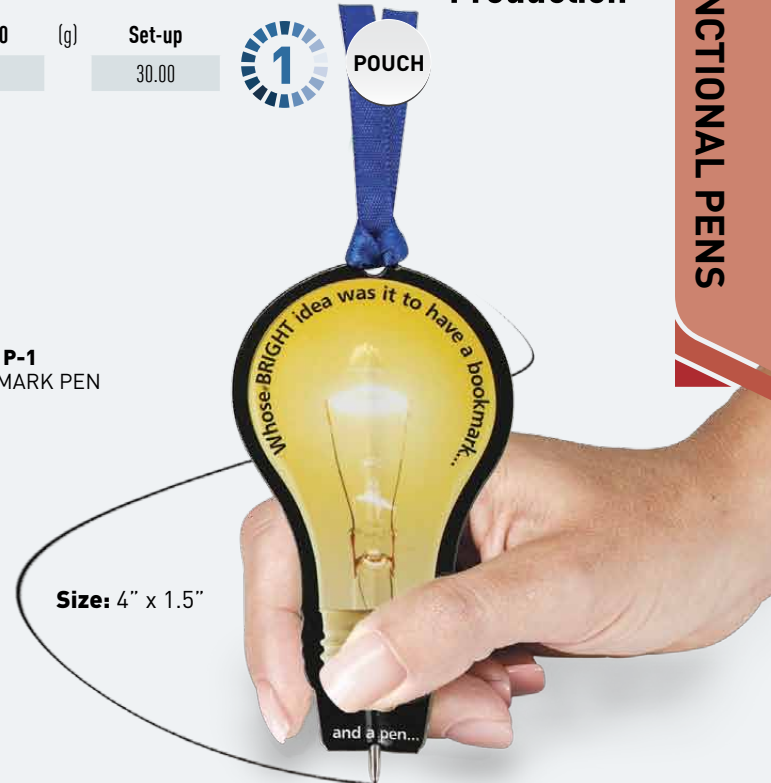

SPRING BACK

Size: 5.5" x 0.5"
Logo area: 1" x 0.25"

P-1011
SPRING BACK PEN

Price includes: Click-action pen with one color logo printed on clip only, comes with black ink.

10-DAY
Production

(a)	250	500	1000	2500	Add. color	wt/250 (g)	Set-up
	1.19	1.10	1.05	0.99	0.35	8 lbs	30.00

MULTI-FUNCTIONAL PENS

BOOKMARK

P-1
BOOKMARK PEN

Size: 4" x 1.5"

Price includes: Custom shape bookmark pen with 4-color offset printed on both sides with gloss finish.

Additional information: Prices for magnetic back or magnifier area available upon request.