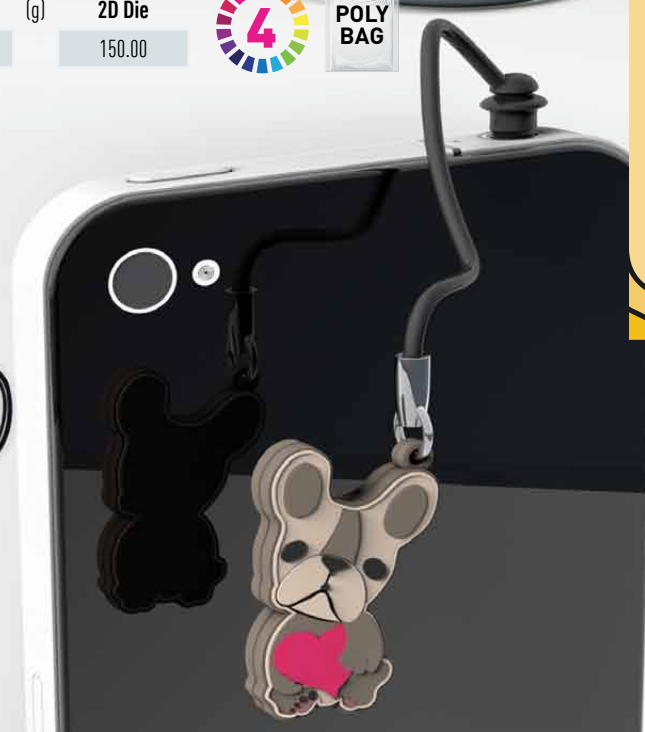

Standard size: 0.875" x 0.125"

(a)	250	500	1000	2500	wt/250	(g)	2D Die
	1.22	1.10	0.99	0.94	7 lbs		150.00

PVC COLLECTION

PVC CELL PHONE CHARMS

PVC-CC
CUSTOM SHAPE

Price includes: Custom 2D PVC cell phone charm, up to 1 inch and 5-color fills cell phone attachments (cord and cell phone Jack). For 3D charms, please contact our factory.