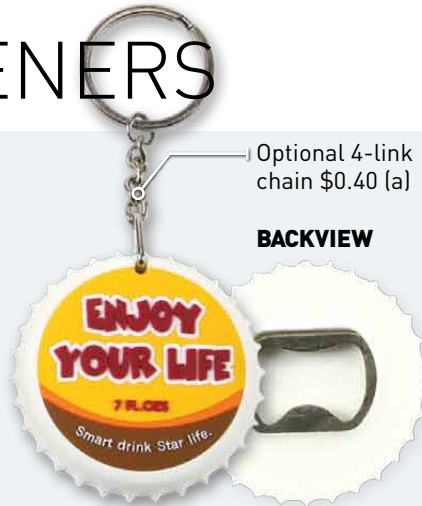

25

PVC COLLECTION

PVC BOTTLE OPENERS

PVC-2020
CUSTOM SHAPE

Size: 2.25" x 2.25"

Optional 4-link chain \$0.40 (a)

BACKVIEW

Price includes: Custom shape 2D single sided logo bottle opener, up to 4 colors (PMS matched). Additional color \$0.10 (a), backside printing \$0.20 (a) each. Set-up \$60.00 (g) per color.