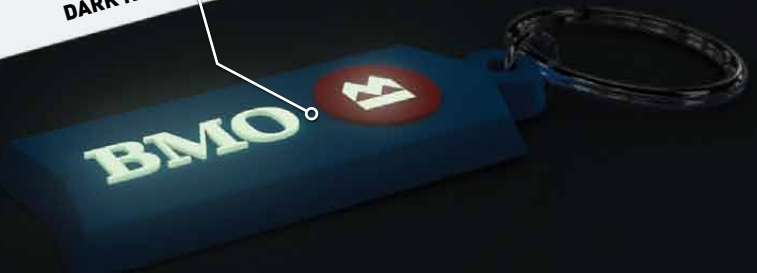

Attachment: Standard split ring printing on back \$0.20 (a) plus set-up \$60.00 (g).

PVC GLOW IN THE DARK KEY CHAINS (OPTION)

PVC COLLECTION

20_{TO} 25-DAY
Production

(a)	250	500	1000	2500	5000	wt/250	(g)	2D Die
	1.68	1.57	1.53	1.50	1.42	20 lbs		120.00