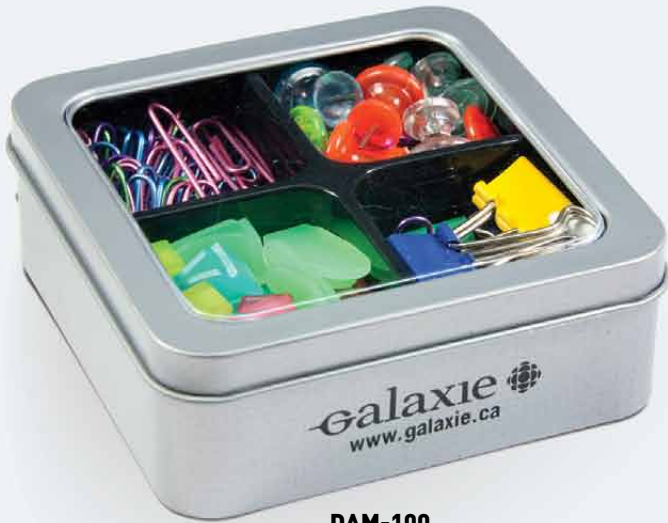

DAP-101
OFFICE SUPPLIES

Size: 4" x 2.25"
Logo area: 1" x 1"

100 METALLIC PAPER CLIPS

80 PUSH PINS

15 METALLIC COLORED BINDER CLIPS

40 RUBBER BANDS

DAM-100
OFFICE SUPPLIES

Size: 3.75" x 3.75" x 1.5"
Logo area: 1.5" x 0.75"